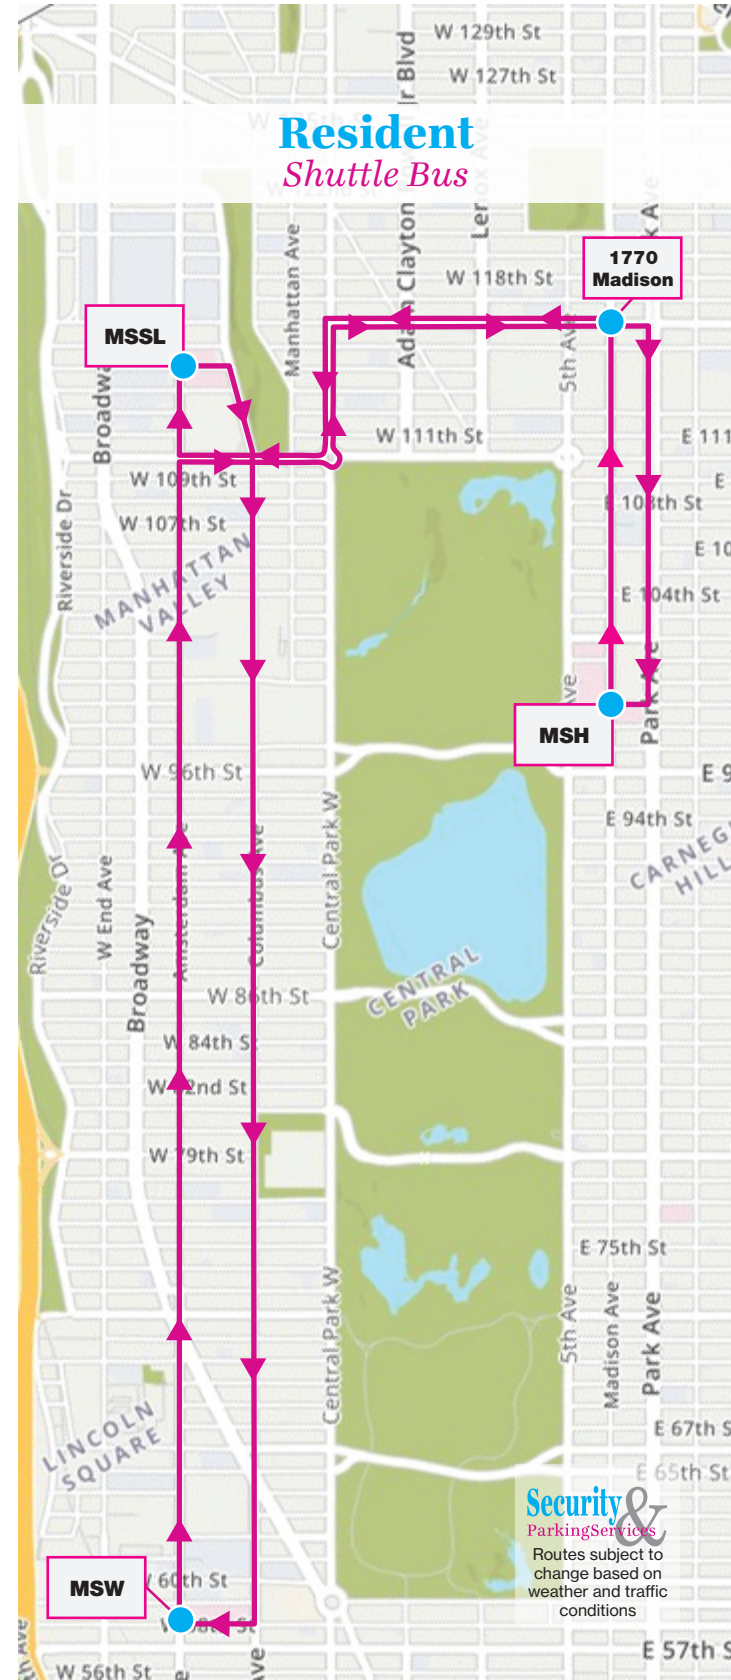

Mount
Sinai

RESIDENT
Shuttle Bus Schedule

December, 2018
v 3.0

Resident Shuttle Bus Schedule
MSH, 1770 Madison Ave, MSSL and MSW

| MSH Departures | 1770 Madison Departures | MSSL Departures | MSW Departures |
|----------------|-------------------------|-----------------|----------------|
| 5:00 | --- | 5:15 | 5:30 |
| 6:00 | --- | 6:15 | 6:35 |
| 7:00 | --- | 7:15 | 7:40 |
| 8:10 | --- | 8:25 | 9:00 |
| 10:00 | 10:10 | 10:30 | --- |
| --- | 10:45 | --- | --- |
| 11:00 | 11:10 | 11:30 | --- |
| --- | 11:45 | --- | --- |
| 12:00 | 12:10 | 12:30 | --- |
| --- | 12:45 | --- | --- |
| 1:00 | 1:10 | 1:30 | --- |
| --- | 1:45 | --- | --- |
| 2:00 | 2:10 | 2:30 | --- |
| --- | 2:45 | --- | --- |
| 3:00 | 3:10 | 3:30 | --- |
| --- | 3:45 | --- | --- |
| 4:00 | 4:10 | 4:30 | 5:00 |
| --- | --- | 5:30 | --- |
| 5:50 | --- | --- | --- |
| --- | --- | --- | 7:00 |
| --- | --- | 7:20 | --- |
| 7:40 | --- | --- | --- |
| --- | --- | --- | 9:00 |
| END | --- | 9:20 | --- |

Bold times denote PM hours

Bus Route (Effective February 1, 2019)

The Resident shuttle bus provides service between MSH, 1770 Madison Ave, MSSL and MSW. Between the hours of 10:00am and 4:00pm, the shuttle will stop at 1770 Madison Avenue on the corner of East 116th Street and Madison Avenue. During the morning and evening hours, the shuttle bus will make stops between MSH, MSSL and MSW. The shuttle bus will depart from MSH at the corner of East 99th Street and Madison Avenue.

Security & Parking Services
Routes subject to change based on weather and traffic conditions